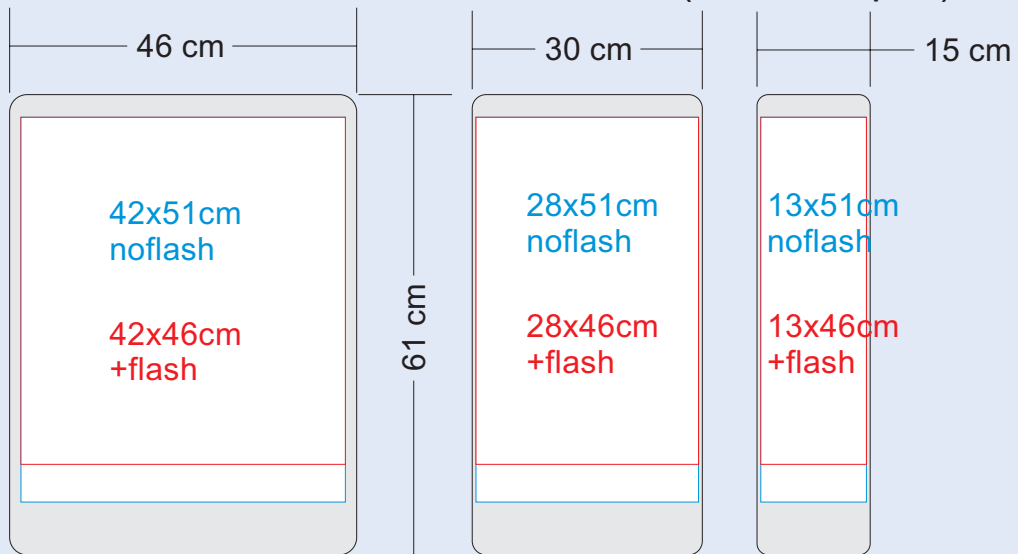

MAXIMUM PRINT SIZES

noflash (for white t-shirt) +flash (colored t-shirts)

AUTOMATIC CAROUSEL - 14 colors (min. 100 pcs)

AUTOMATIC CAROUSELS - 10,16 colors (min. 100 pcs)

MANUAL CAROUSELS 8 color (max. 100 pcs) for white and colored t-shirts