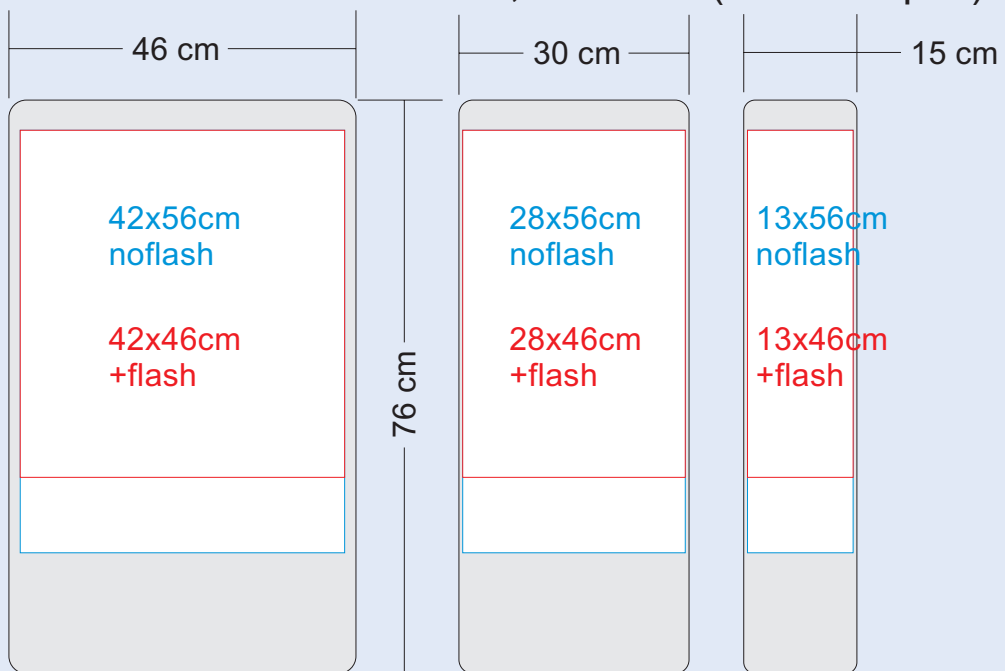

MAXIMUM PRINT SIZES

noflash (for white t-shirt) +flash (colored t-shirts)

AUTOMATIC CAROUSEL - 14 colors (min. 100 pcs)

AUTOMATIC CAROUSELS - 10,16 colors (min. 100 pcs)

MANUAL CAROUSELS 8 color (max. 100 pcs) for white and colored t-shirts