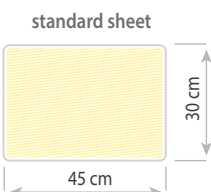

## automat jumbo (min. 100 pcs)

white, coloured t-shirts

1-12 colours

\*) The printsize depends on the smallest t-shirt in the order

## transfer (min. 50 pcs) 1-5 colours

max. printable area

max. heat press working area