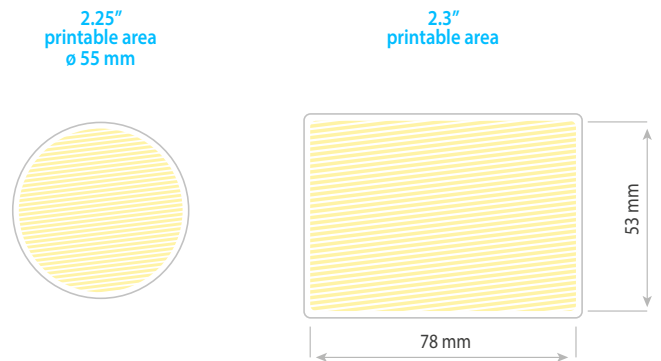

magnets (min. 1 pc)