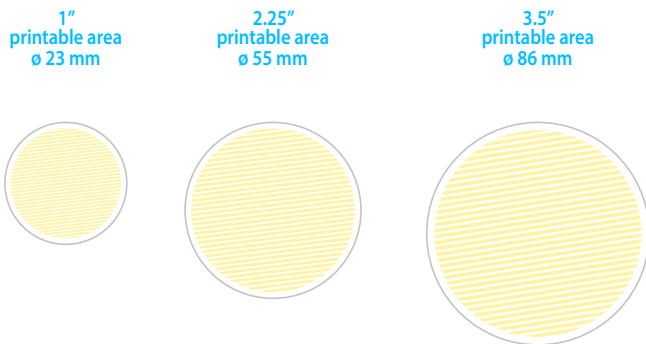

buttons (min. 1 pc)