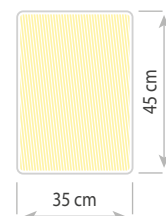

## automat jumbo (min. 100 pcs)

white, coloured t-shirts

1-12 colours

\*) The printsize depends on the smallest t-shirt in the order

## transfer (min. 50 pcs) 1-5 colours

max. printable area

max. heat press working area