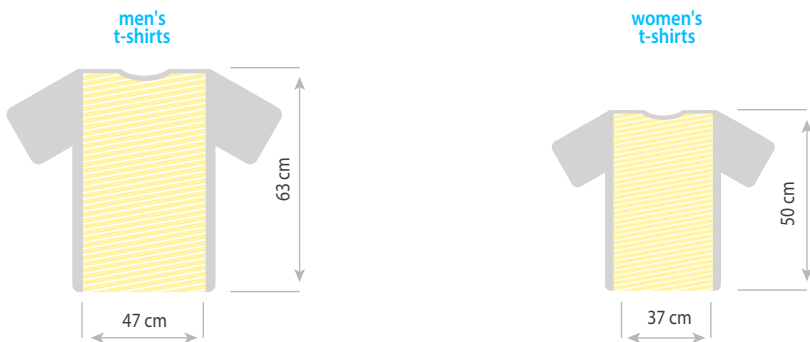

## screen printing

manual screenprinting (min. 50 pcs)

white, coloured t-shirts

1-5 colours (50-99 pcs)  
1-7 colours (100-249 pcs)

## automatic screenprinting (min. 250 pcs)

white t-shirts  
coloured t-shirts

1-16 colours  
1-12 colours

## automat jumbo (min. 100 pcs)

white, coloured t-shirts

1-12 colours

\*) The printsize depends on the smallest t-shirt in the order

## transfer (min. 50 pcs) 1-5 colours

max. printable area

max. heat press working area